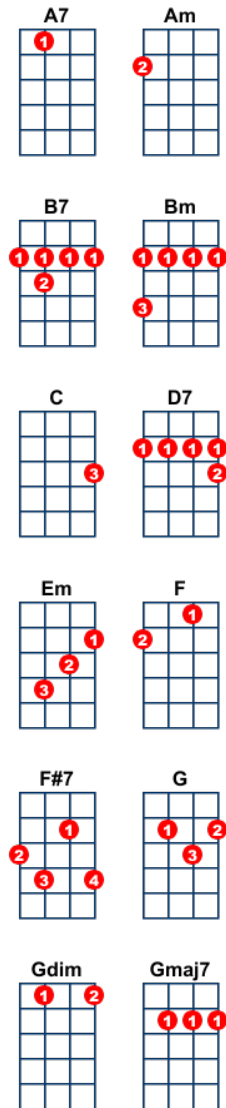

Hello Dolly

key:G, artist:Louis Armstrong writer:Jerry Herman

https://www.youtube.com/watch?v=XurWUn5_S_E

Hello, **[G]** Dolly, this is **[Em]** Louis Dolly,
it's so **[Gmaj7]** nice to have you **[F#7]** back where **[Gdim]** you
be**[Am]**long. **[D7]**

You're looking **[Am]** swell, Dolly, I can **[F]** tell, Dolly,
you're still **[Am]** glowin', you're still **[D7]** growin',
you're still **[G]** go-**[Gdim]**in' **[D7]** strong.

I feel the **[G]** room swayin', for the **[Em]** band's playin',
one of **[F]** our old fav'rite **[G]** songs from way back **[C]** when, **[B7]** so.
[Em] Take her **[Bm]** wrap, fellas, **[Em]** find her an empty **[Bm]** lap,
fellas,
[A7] Dolly'll never **[D7]** go away a-**[G]**gain **[Gdim]** **[Am]** **[D7]**.

Hello, **[G]** Dolly, this is **[Em]** Louis Dolly,
It's so **[Gmaj7]** nice to have you **[F#7]** back where **[Gdim]** you be-
[Am]long **[D7]**

You're looking **[Am]** swell, Dolly, I can **[F]** tell, Dolly,
you're still **[Am]** glowin', you're still **[D7]** growin',
you're still **[G]** go-**[Gdim]**in' **[D7]** strong.

[A7] Dolly'll never **[D7]** go away a-**[G]**gain. **[D7]** **[G]**

//